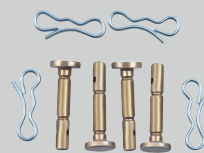

## ACCESSORIES & SPARE PARTS

Cover for MTD snow throwers:  
 Art. no.: 2024-U1-0005

Engine oil 1,0 l SAE5W-30:  
 Art. no.: 6012-X1-0040

Easy run 250 ml:  
 Art. no.: 6012-X1-0045

Set of 4 Shear bolts & cotter pins:  
 Art. no.: 7011-M6-0010